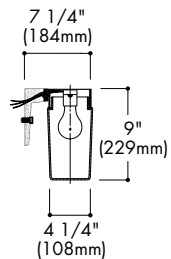

HALO®

CAST BRACKET CYLINDERS

WALL MOUNT

DIMENSIONS

Opal Lexan Cylinder H2423

150W A21
Finishes: AL

Opal Glass Cylinder H2471

200W A23
Finishes: AL

Above fixtures UL Listed for wet location

Ordering Information: Specify finish after catalog number

CAST BRACKET CYLINDERS

WALL MOUNT

DIMENSIONS

Twin Opal Glass Cylinders H2411-2

Two 100W A19
Finishes: AL

Twin Opal Lexan Cylinders H2413-2

Two 100W A19
Finishes: AL

Accessories: WG11 Wire Guard

All fixtures UL Listed for wet location

Ordering Information: Specify finish after catalog number

Finishes
AL ALUMINUM