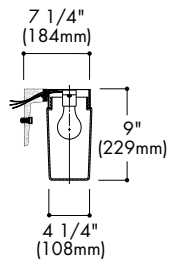

HALO®

CAST BRACKET CYLINDERS

WALL MOUNT

DIMENSIONS

Opal Lexan Cylinder H2423

150W A21
Finishes: AL

Opal Glass Cylinder H2471

200W A23
Finishes: AL

Above fixtures UL Listed for wet location

Ordering Information: Specify finish after catalog number

CAST BRACKET CYLINDERS

WALL MOUNT

DIMENSIONS

Twin Opal Glass Cylinders H2411-2

Two 100W A19
Finishes: AL

Twin Opal Lexan Cylinders H2413-2

Two 100W A19
Finishes: AL

Accessories: WG11 Wire Guard

All fixtures UL Listed for wet location

Ordering Information: Specify finish after catalog number

Finishes
AL ALUMINUM