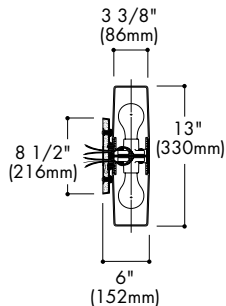

HALO®

CAST BRACKET CYLINDERS

WALL MOUNT

DIMENSIONS

Opal Lexan Cylinder H2423

150W A21
Finishes: AL

Opal Glass Cylinder H2471

200W A23
Finishes: AL

Above fixtures UL Listed for wet location

Ordering Information: Specify finish after catalog number

CAST BRACKET CYLINDERS

WALL MOUNT

DIMENSIONS

Twin Opal Glass Cylinders H2411-2

Two 100W A19
Finishes: AL

Twin Opal Lexan Cylinders H2413-2

Two 100W A19
Finishes: AL

Accessories: WG11 Wire Guard

All fixtures UL Listed for wet location

Ordering Information: Specify finish after catalog number

Finishes
AL ALUMINUM