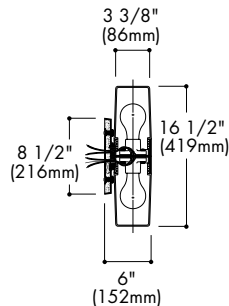

HALO®

CAST BRACKET CYLINDERS

WALL MOUNT

DIMENSIONS

Opal Lexan Cylinder H2423

150W A21
Finishes: AL

Opal Glass Cylinder H2471

200W A23
Finishes: AL

Above fixtures UL Listed for wet location

Ordering Information: Specify finish after catalog number

CAST BRACKET CYLINDERS

WALL MOUNT

DIMENSIONS

Twin Opal Glass Cylinders H2411-2

Two 100W A19
Finishes: AL

Twin Opal Lexan Cylinders H2413-2

Two 100W A19
Finishes: AL

Accessories: WG11 Wire Guard

All fixtures UL Listed for wet location

Ordering Information: Specify finish after catalog number

Finishes
AL ALUMINUM