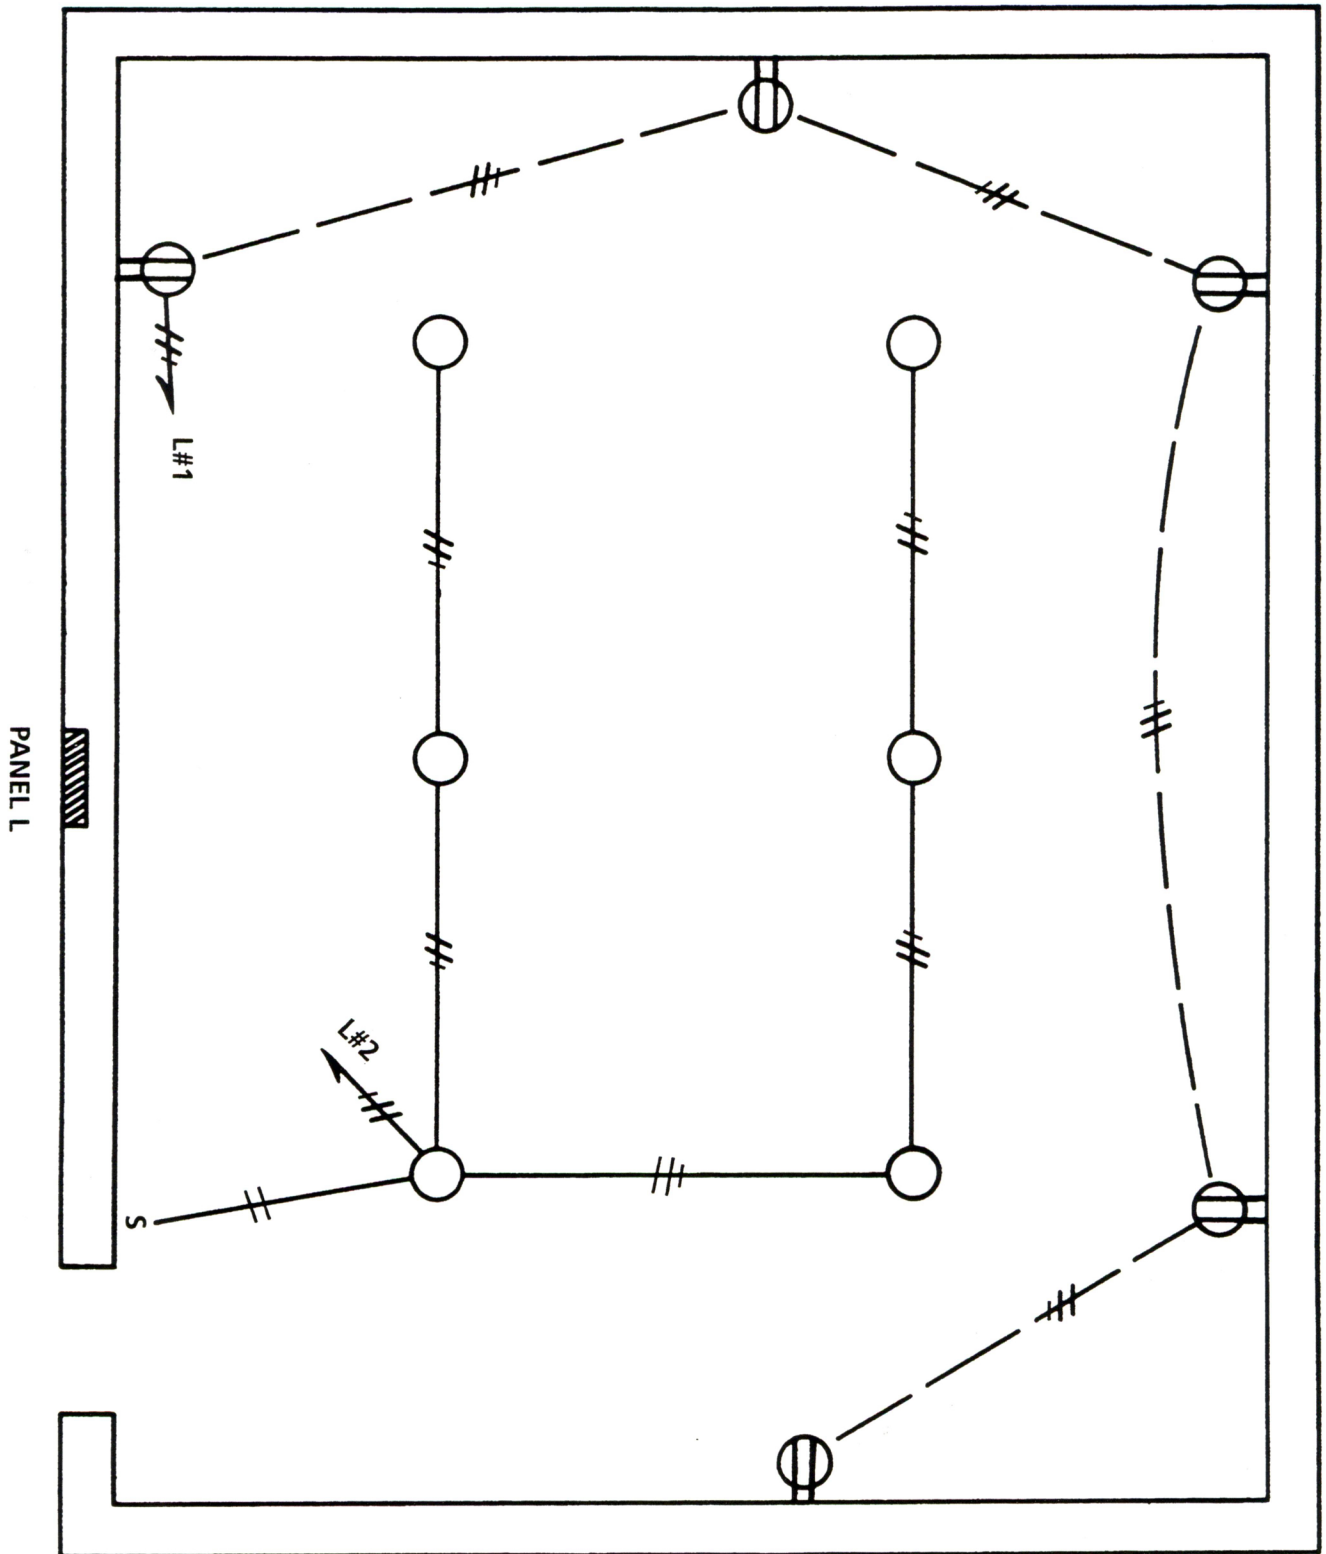

OFFICE PLAN

SCALE 1/4" = 1'

○ HI-HAT FIXTURE

⊖ DUPLEX RECEPTACLE