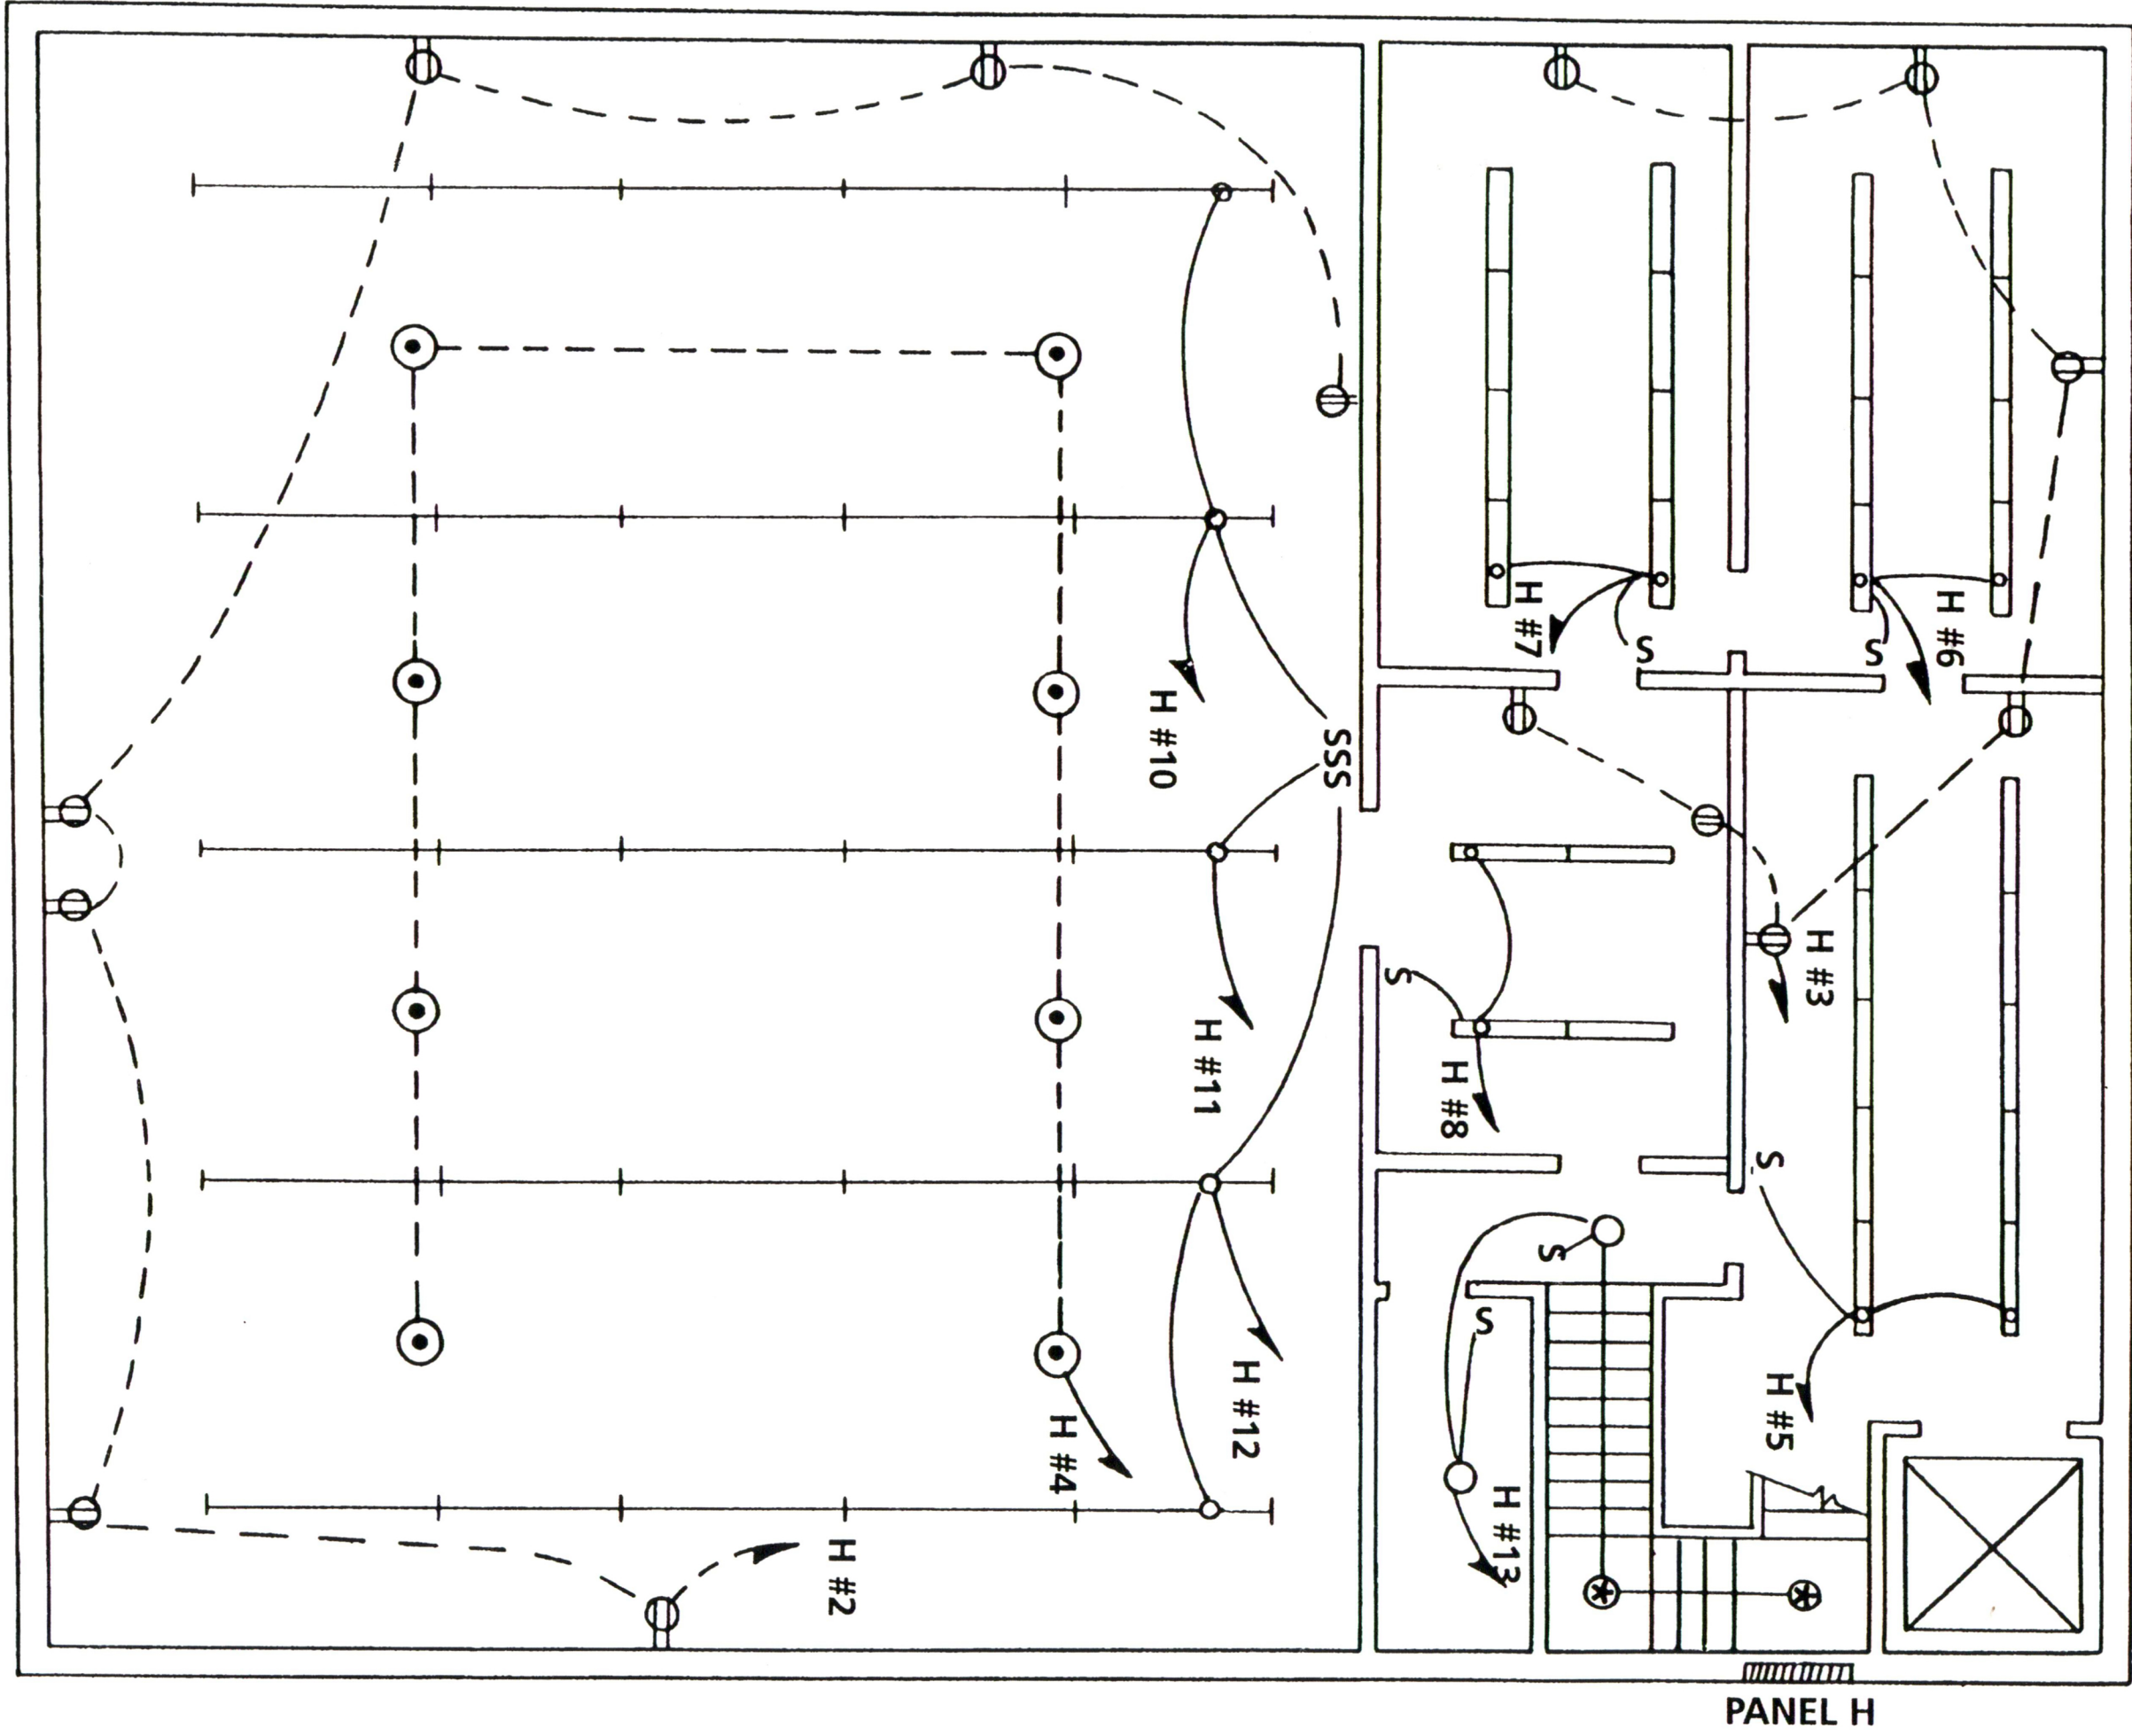

# 3-Story School

SCALE 3/16" = 1'

## FIXTURE SCHEDULE

- supported from concrete mud boxes
- Incandescent Fixture, Surface Mounted, Plastic Globe, 150 Watt, 2-Lamp
- Fluorescent Fixture, Recessed Mounted, Continuous-Row, Ceiling Grid Supported, Four-Tube, 48" Length
- Fluorescent Strip Fixture, Surface Mounted, Continuous-Row, Ceiling Grid Supported, Two-Tube, 96" Length