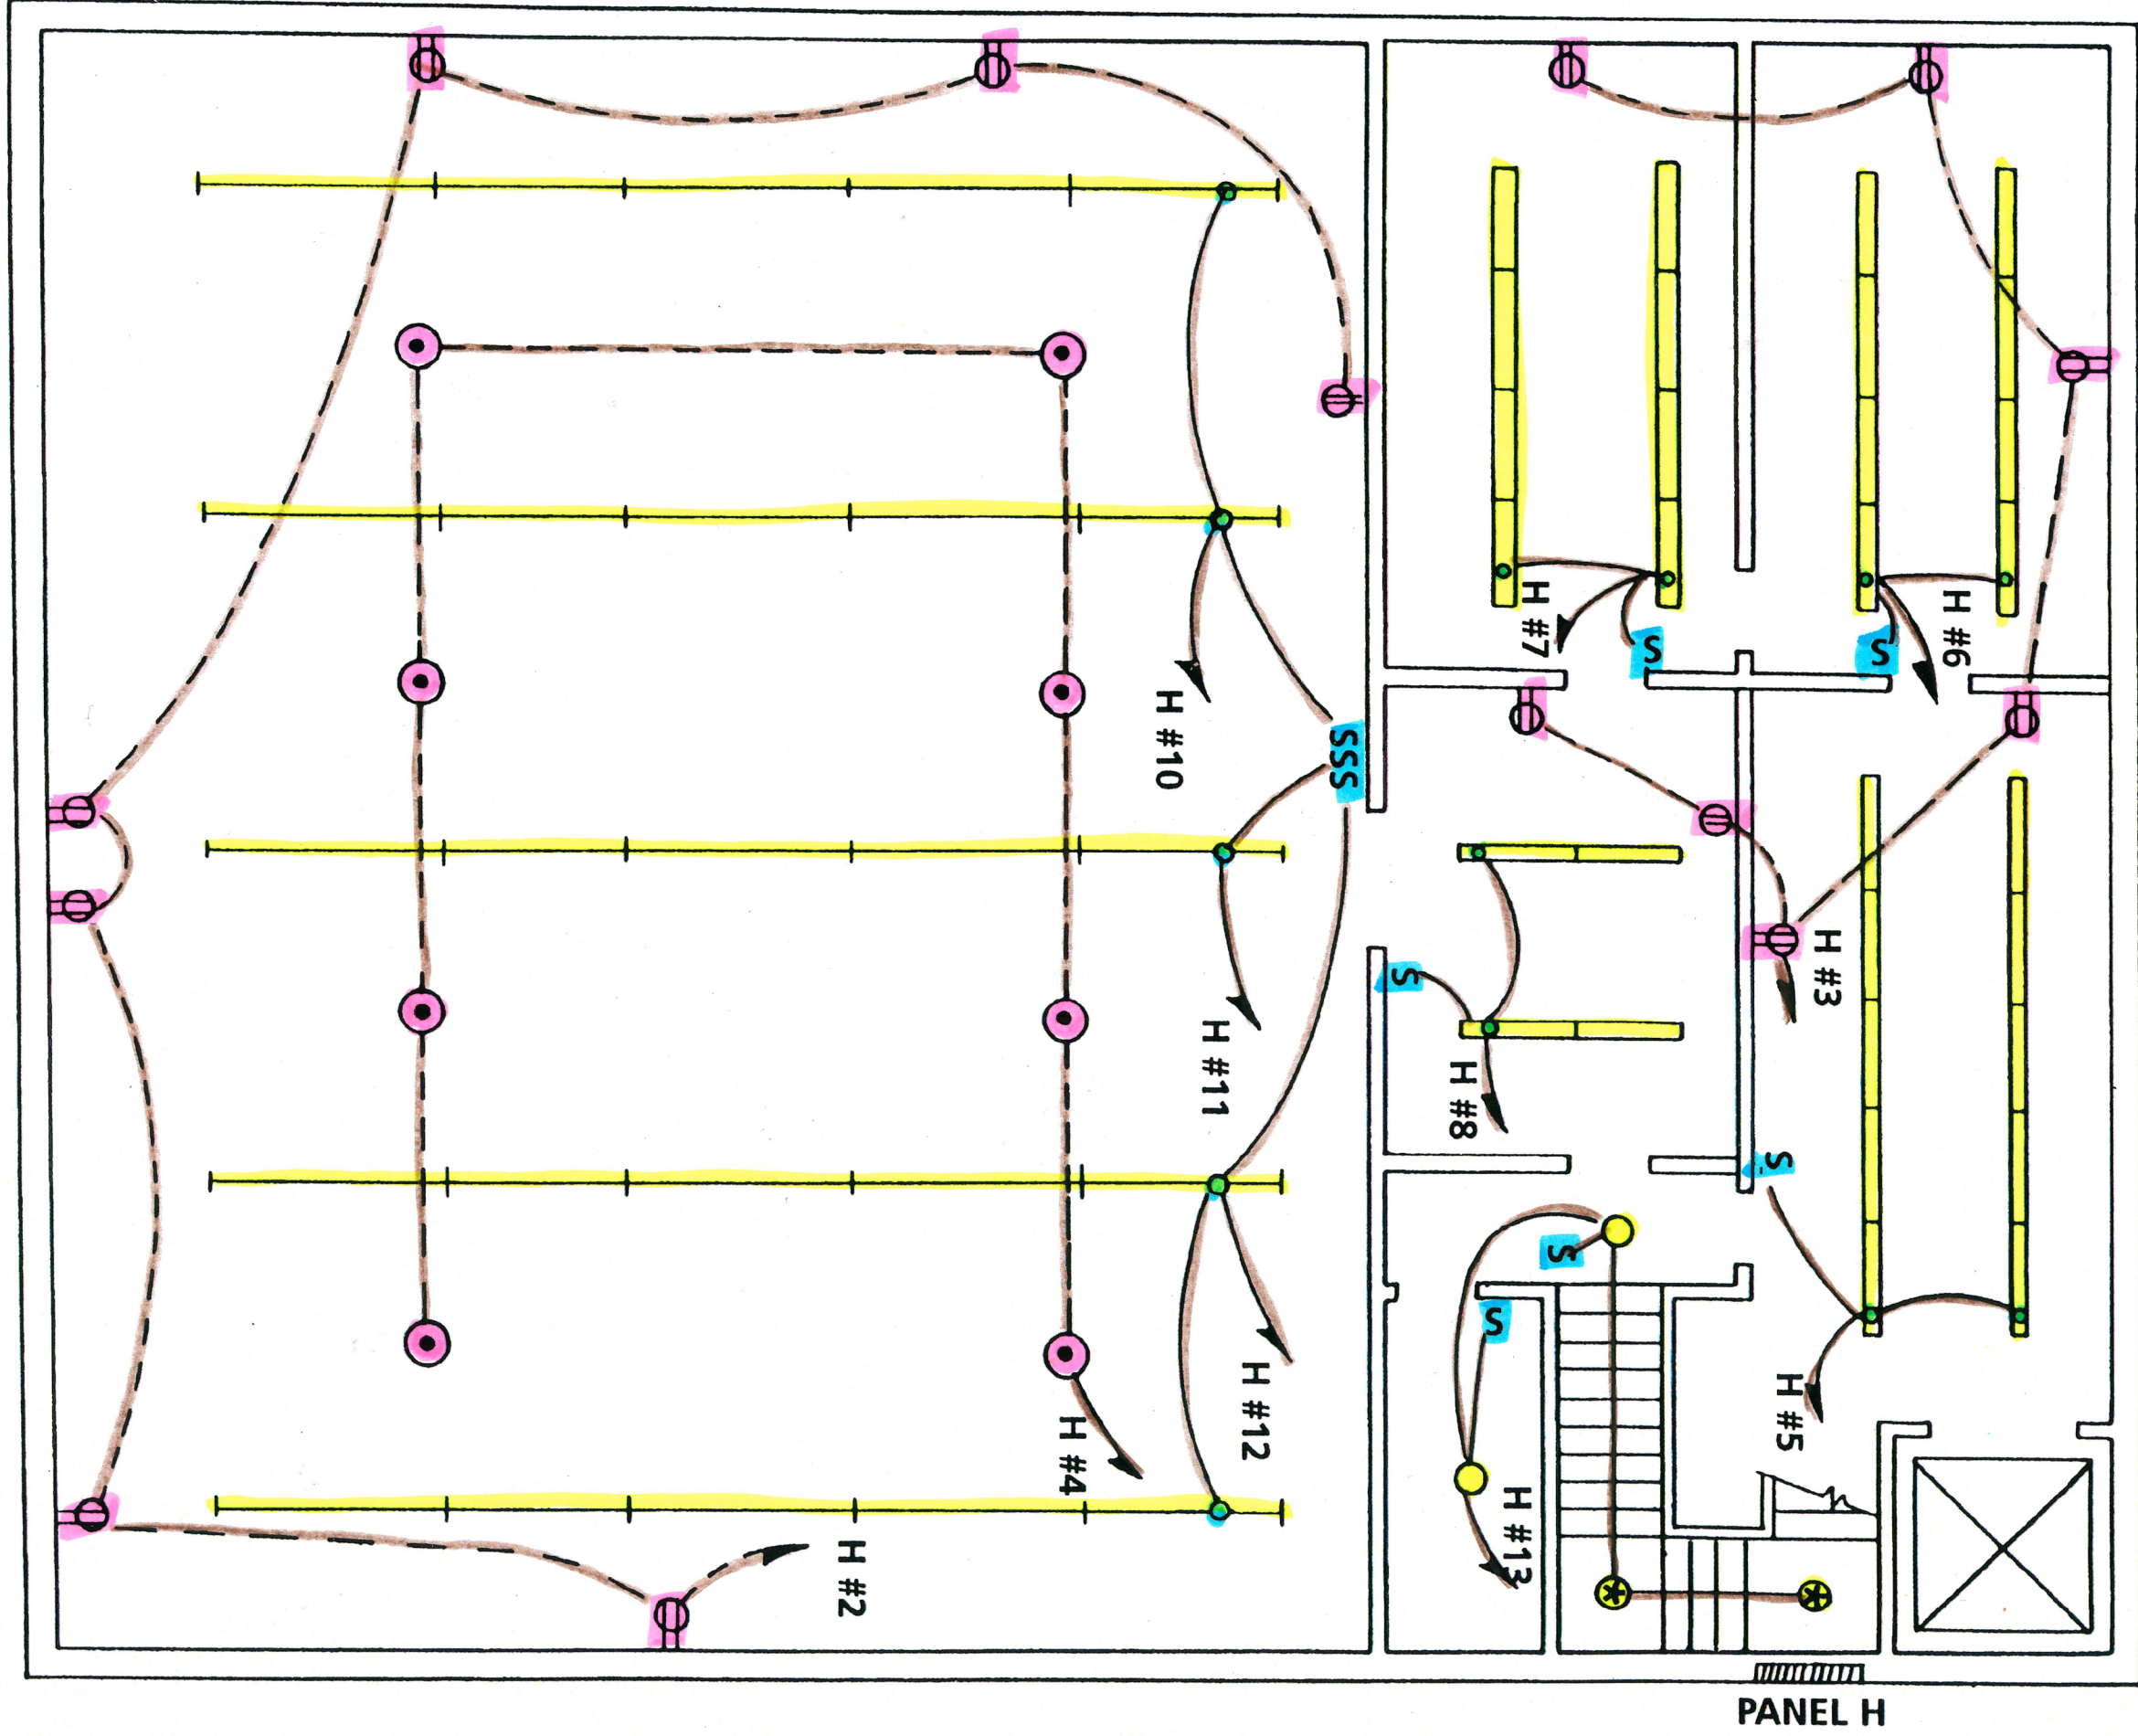

3-Story School

SCALE 3/16" = 1'

⊕ supported from concrete mud boxes

FIXTURE SCHEDULE

- Incandescent Fixture, Surface Mounted, Plastic Globe, 150 Watt, 2-Lamp
- ▭ Fluorescent Fixture, Recessed Mounted, Continuous-Row, Ceiling Grid Supported, Four-Tube, 48" Length
- Fluorescent Strip Fixture, Surface Mounted, Continuous-Row, Ceiling Grid Supported, Two-Tube, 96" Length